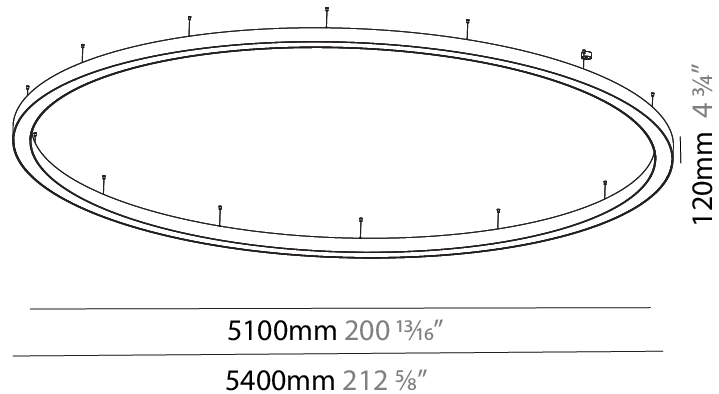

GENERAL

Series: Glorious
Subseries: Glorious
Brand: Prolicht
Division: Architectural
Mounting Type: Suspension
Mounting Location: Ceiling
Subcategory: Ambient

PHYSICAL

Shape: Round
Diameter (mm): 5400
Diameter (in): 212 ⁵/₈
Height (mm): 120
Height (in): 4 ³/₄
Max. Overall Height (mm): 2120
Max. Overall Height (in): 83 ⁷/₁₆
Light Distribution: Direct / Indirect
Weight (kg): 71.452
Weight (lbs): 157.19
Diffuser: PMMA - Opal or Micro-Prism
Fixture Finish: [SSR / BKV / CWI / CRY / HAB / UFT / ITA / RUA / FTG / MYG / LOD / PUS / FRO / FUP / KIA / POP / BLS / SPG / MEY / GOH / GUM / CHC / COM / ABZ / JAG / OBR / MOS / ROR](#)
Fixture Material: Aluminum

ELECTRICAL

Lamp Type: LED (Zhaga Standard)
Input Wattage (W): 405
Total Output Wattage (W): 324 / 259.2 (3500K)
Dimming: [Non-Dimming / Phase Dimming (120Vac only) / 0-10V Dimming](#)
Driver Included: Yes
Driver Location: Integrated
Driver Type: Constant Current - 120 / 277Vac
Driver Class: Class 2
Input Voltage (V): 120 - 277
Constant Current (MA): 350 / 800/500 (3500K)

LED

[Color Temperature (°K): 3000 / 3500 / 4000](#)
Max. Delivered Lumen (lm): 25840 / 26754 / 27300 Direct / 19620 / 2031 / 20720 Indirect
CRI: >80 CRI
Efficiency (%): 70
Lamp Life (hrs): 50000

OPTICAL

RATINGS AND CERTIFICATIONS

Certified By: Certified for North American Standards
IP rating: IP20

PROJECT
TYPE
SPECIFIER
QUANTITY
DATE