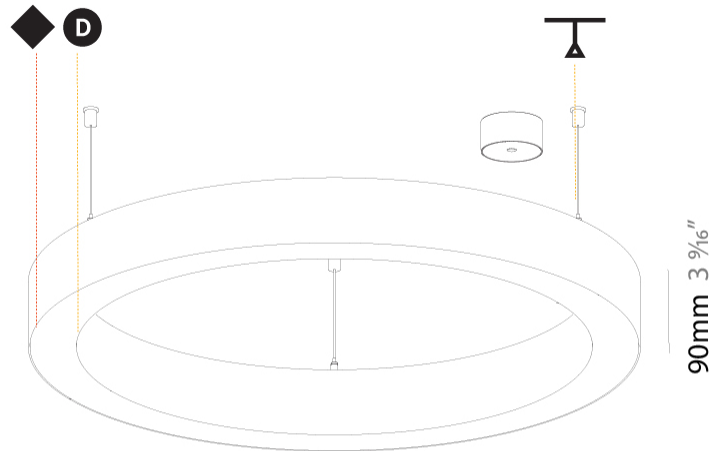

GENERAL

Series: Glorious
Subseries: Glorious Slim
Brand: Prolicht
Division: Architectural
Mounting Type: Suspension
Mounting Location: Ceiling
Subcategory: Ambient

PHYSICAL

Shape: Round
Diameter (mm): 800
Diameter (in): 31 1/2
Height (mm): 90
Height (in): 3 9/16
Max. Overall Height (mm): 2090
Max. Overall Height (in): 82 5/16
Light Distribution: Direct / Indirect
Weight (kg): 8.128
Weight (lbs): 17.92
Diffuser: PMMA - Opal or Micro-Prism
Fixture Finish: SSR / BKV / CWI / CRY / HAB / UFT / ITA / RUA / FTG / MYG / LOD / PUS / FRO / FUP / KIA / POP / BLS / SPG / MEY / GOH / GUM / CHC / COM / ABZ / JAG / OBR / MOS / ROR
Fixture Material: Aluminum
Cable Details: 2000mm or 6000mm Transparent Cable

ELECTRICAL

Lamp Type: LED (Zhaga Standard)
Input Wattage (W): 56 / 52.5
Total Output Wattage (W): 48 / 45
Dimming: Tri-Mode (Non-Dimming and Phase Dimming (120Vac only) and 0-10V Dimming)
Driver Included: Yes
Driver Location: Integrated
Driver Type: Constant Current - Universal
Driver Class: Class 2
Input Voltage (V): 120 - 277
Constant Current (MA): 350

LED

Color Temperature (°K): 3000 / 3500 / 4000
Max. Delivered Lumen (lm): 9830 / 10035 / 10240
CRI: >80 CRI
Lamp Life (hrs): 50000

OPTICAL

RATINGS AND CERTIFICATIONS

Certified By: Certified for North American Standards
IP rating: IP20

Ø 670mm 26 3/8"

Ø 800mm 31 1/2"

90mm 3 9/16"