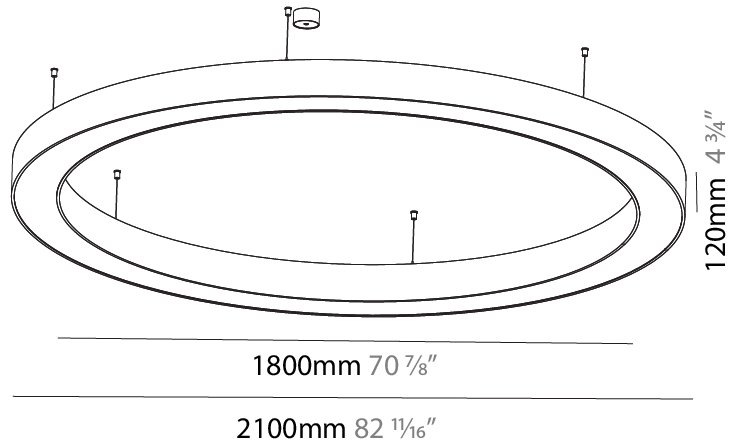

GENERAL

Series: Glorious
Subseries: Glorious
Brand: Prolight
Division: Architectural
Mounting Type: Suspension
Mounting Location: Ceiling
Subcategory: Ambient

PHYSICAL

Shape: Round
Diameter (mm): 2100
Diameter (in): 82 11/16
Height (mm): 120
Height (in): 4 3/4
Max. Overall Height (mm): 2120
Max. Overall Height (in): 83 7/16
Light Distribution: Direct / Indirect
Weight (kg): 26.817
Weight (lbs): 59.12
Diffuser: PMMA - Opal
Fixture Finish: [SSR / BKV / CWI / CRY / HAB / UFT / ITA / RUA / FTG / MYG / LOD / PUS / FRO / FUP / KIA / POP / BLS / SPG / MEY / GOH / GUM / CHC / COM / ABZ / JAG / OBR / MOS / ROR](#)
Fixture Material: Aluminum

ELECTRICAL

Lamp Type: LED (Zhaga Standard)
Input Wattage (W): 165
Total Output Wattage (W): 132 / 105.6 (3500K)
Dimming: [Non-Dimming / Phase Dimming (120Vac only) / 0-10V Dimming](#)
Driver Included: Yes
Driver Location: Integrated
Driver Type: Constant Current - 120 / 277Vac
Driver Class: Class 2
Input Voltage (V): 120 - 277
Constant Current (MA): 350 / 700/600 (3500K)

LED

[Color Temperature (°K): 3000 / 3500 / 4000](#)
Max. Delivered Lumen (lm): 9690 / 10035 / 10240 Direct / 7670 / 7938 / 8100 Indirect
CRI: >80 CRI
Efficiency (%): 70
Lamp Life (hrs): 50000

OPTICAL

RATINGS AND CERTIFICATIONS

Certified By: Certified for North American Standards
IP rating: IP20

PROJECT
TYPE
SPECIFIER
QUANTITY
DATE