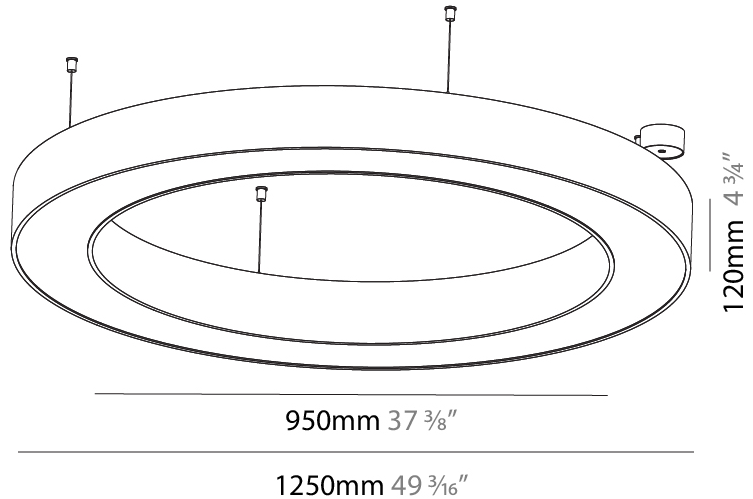

GENERAL

Series: Glorious
Subseries: Glorious
Brand: Prolight
Division: Architectural
Mounting Type: Suspension
Mounting Location: Ceiling
Subcategory: Ambient

PHYSICAL

Shape: Round
Diameter (mm): 1250
Diameter (in): 49 ⁷/₁₆
Height (mm): 120
Height (in): 4 ³/₄
Max. Overall Height (mm): 2120
Max. Overall Height (in): 83 ⁷/₁₆
Light Distribution: Direct / Indirect
Weight (kg): 13.475
Weight (lbs): 29.70
Diffuser: [PMMA - Opal or Micro-Prism](#)
Fixture Finish: [SSR / BKV / CWI / CRY / HAB / UFT / ITA / RUA / FTG / MYG / LOD / PUS / FRO / FUP / KIA / POP / BLS / SPG / MEY / GOH / GUM / CHC / COM / ABZ / JAG / OBR / MOS / ROR](#)
Fixture Material: Aluminum

ELECTRICAL

Lamp Type: LED (Zhaga Standard)
Input Wattage (W): 90
Total Output Wattage (W): 72 / 57.6 (3500K)
Dimming: [Non-Dimming / Phase Dimming (120Vac only) / 0-10V Dimming](#)
Driver Included: Yes
Driver Location: Integrated
Driver Type: Constant Current
Driver Class: Class 2
Input Voltage (V): 120 - 277
Constant Current (MA): 350 / 1200/600 (3500K)

LED

Color Temperature (°K): [3000 / 3500 / 4000](#)
Max. Delivered Lumen (lm): 5540 / 5733 / 5850 Direct / 3830 / 3969 / 4050 Indirect
CRI: >80 CRI
Efficiency (%): 68
Lamp Life (hrs): 50000

OPTICAL

RATINGS AND CERTIFICATIONS

Certified By: Certified for North American Standards
IP rating: IP20