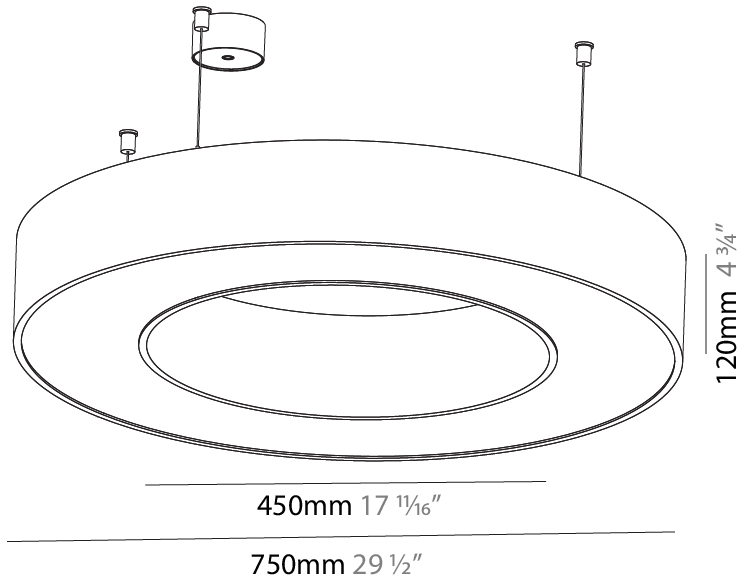

GENERAL

Series: Glorious
Subseries: Glorious
Brand: Prolight
Division: Architectural
Mounting Type: Suspension
Mounting Location: Ceiling
Subcategory: Ambient

PHYSICAL

Shape: Round
Diameter (mm): 750
Diameter (in): 29 1/2
Height (mm): 120
Height (in): 4 3/4
Max. Overall Height (mm): 2120
Max. Overall Height (in): 83 7/16
Light Distribution: Direct / Indirect
Weight (kg): 7.675
Weight (lbs): 16.9
Diffuser: PMMA - Opal or Micro-Prism
Fixture Finish: SSR / BKV / CWI / CRY / HAB / UFT / ITA / RUA / FTG / MYG / LOD / PUS / FRO / FUP / KIA / POP / BLS / SPG / MEY / GOH / GUM / CHC / COM / ABZ / JAG / OBR / MOS / ROR
Fixture Material: Aluminum

ELECTRICAL

Lamp Type: LED (Zhaga Standard)
Input Wattage (W): 45
Total Output Wattage (W): 40 / 32 (3500K)
Dimming: Non-Dimming / Phase Dimming (120Vac only) / 0-10V Dimming
Driver Included: Yes
Driver Location: Integrated
Driver Type: Constant Current
Driver Class: Class 2
Input Voltage (V): 120 - 277
Constant Current (MA): 350 / 600/400 (3500K)

LED

Color Temperature (°K): 3000 / 3500 / 4000
Max. Delivered Lumen (lm): 2770 / 2862 / 2920 Direct / 1380 / 1440 / 1470 Indirect
CRI: >80 CRI
Efficiency (%): 71
Lamp Life (hrs): 50000

OPTICAL

RATINGS AND CERTIFICATIONS

Certified By: Certified for North American Standards
IP rating: IP20

PROJECT _____
TYPE _____
SPECIFIER _____
QUANTITY _____
DATE _____